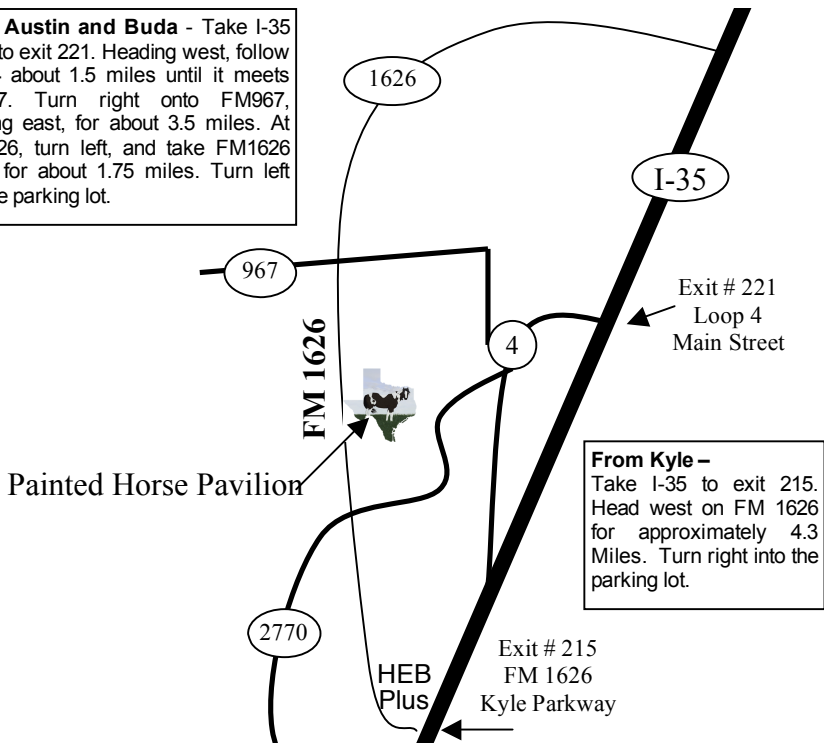

**From Austin and Buda** - Take I-35 south to exit 221. Heading west, follow loop 4 about 1.5 miles until it meets FM967. Turn right onto FM967, heading east, for about 3.5 miles. At FM1626, turn left, and take FM1626 South for about 1.75 miles. Turn left into the parking lot.

**From Kyle –**

Take I-35 to exit 215. Head west on FM 1626 for approximately 4.3 Miles. Turn right into the parking lot.